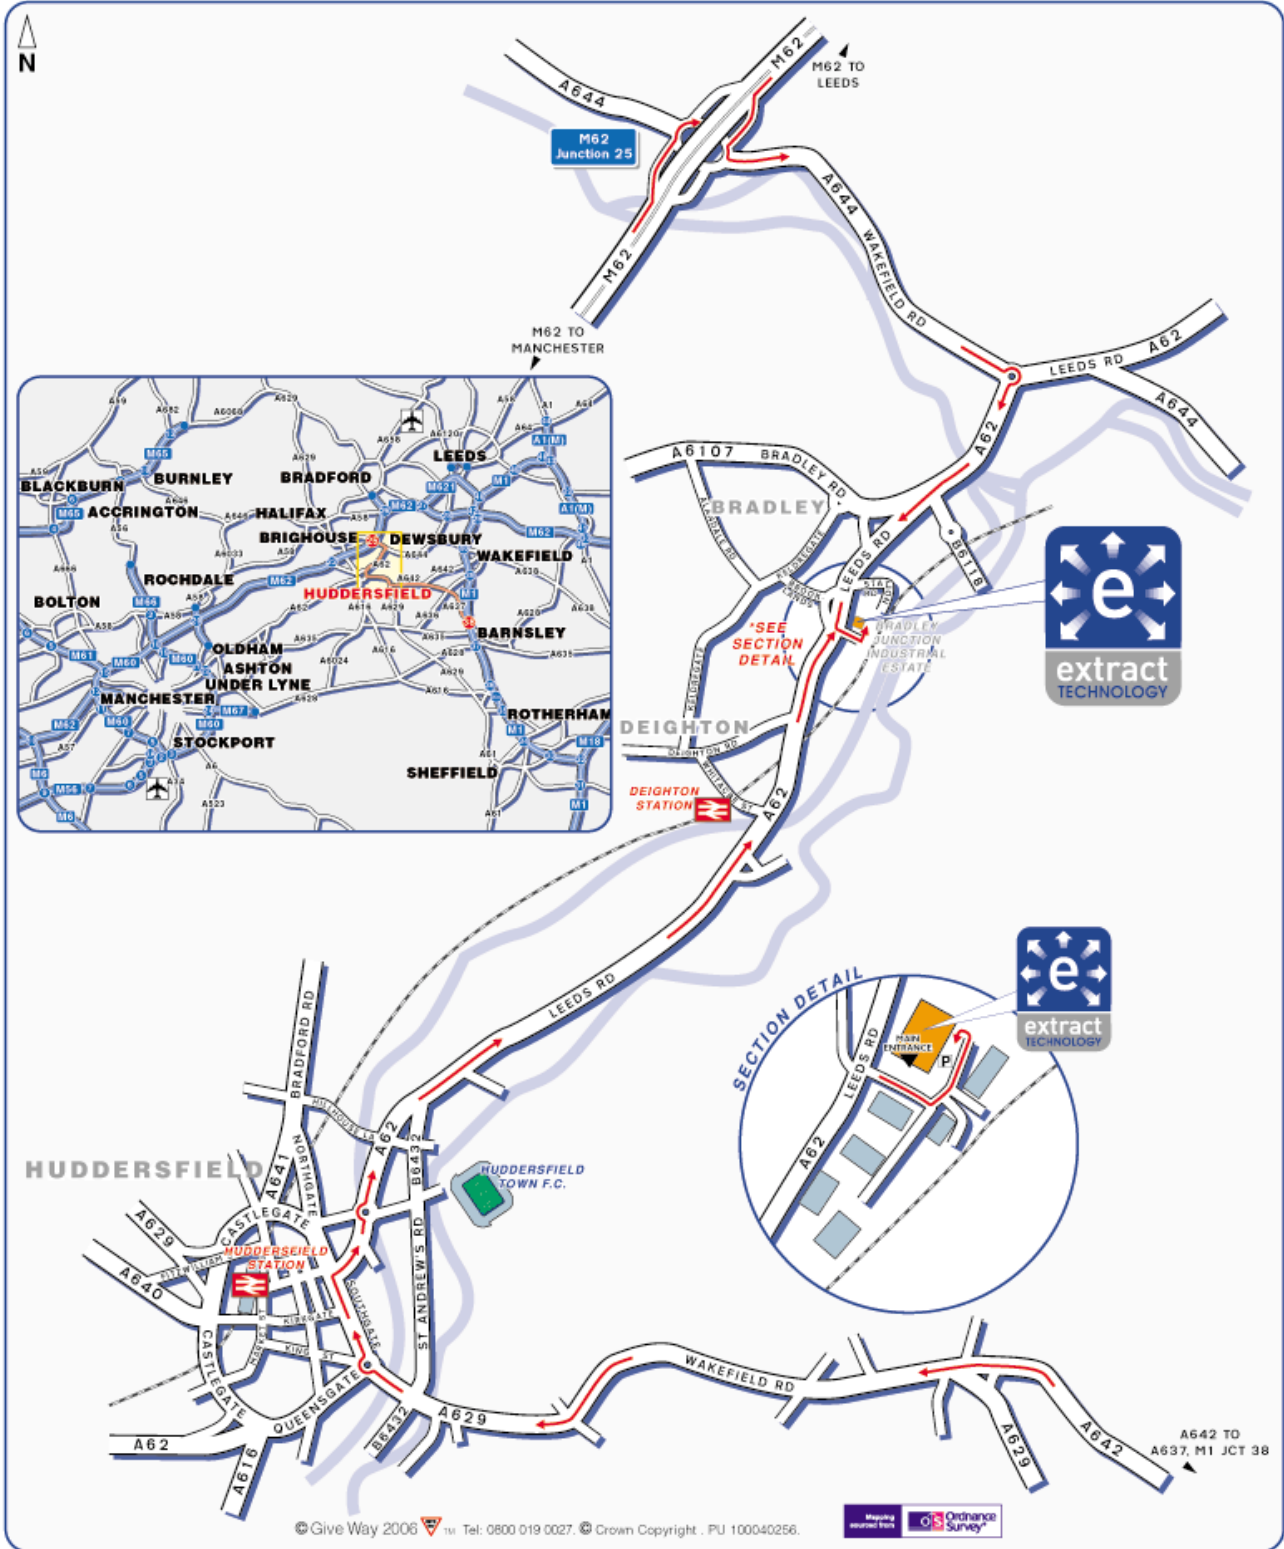

Extract Technology
 Bradley Junction Industrial Estate
 Leeds Road
 Huddersfield HD2 1UR
 United Kingdom

Tel: +44 1484 432727
 Fax: +44 1484 432659

Public Transport

By Rail, Huddersfield Station.
 Links to Manchester & London.
 Approximately 15 minutes taxi ride away.
 For information on train operators and times
 phone National Rail Enquiries on 0845 7484950.

By Air, Manchester International Airport.
 Approximately 60 minutes drive away.
Leeds/Bradford Airport.
 Approximately 30 minutes drive away.

© Give Way 2006 Tel: 0800 019 0027 Crown Copyright PU 100040256